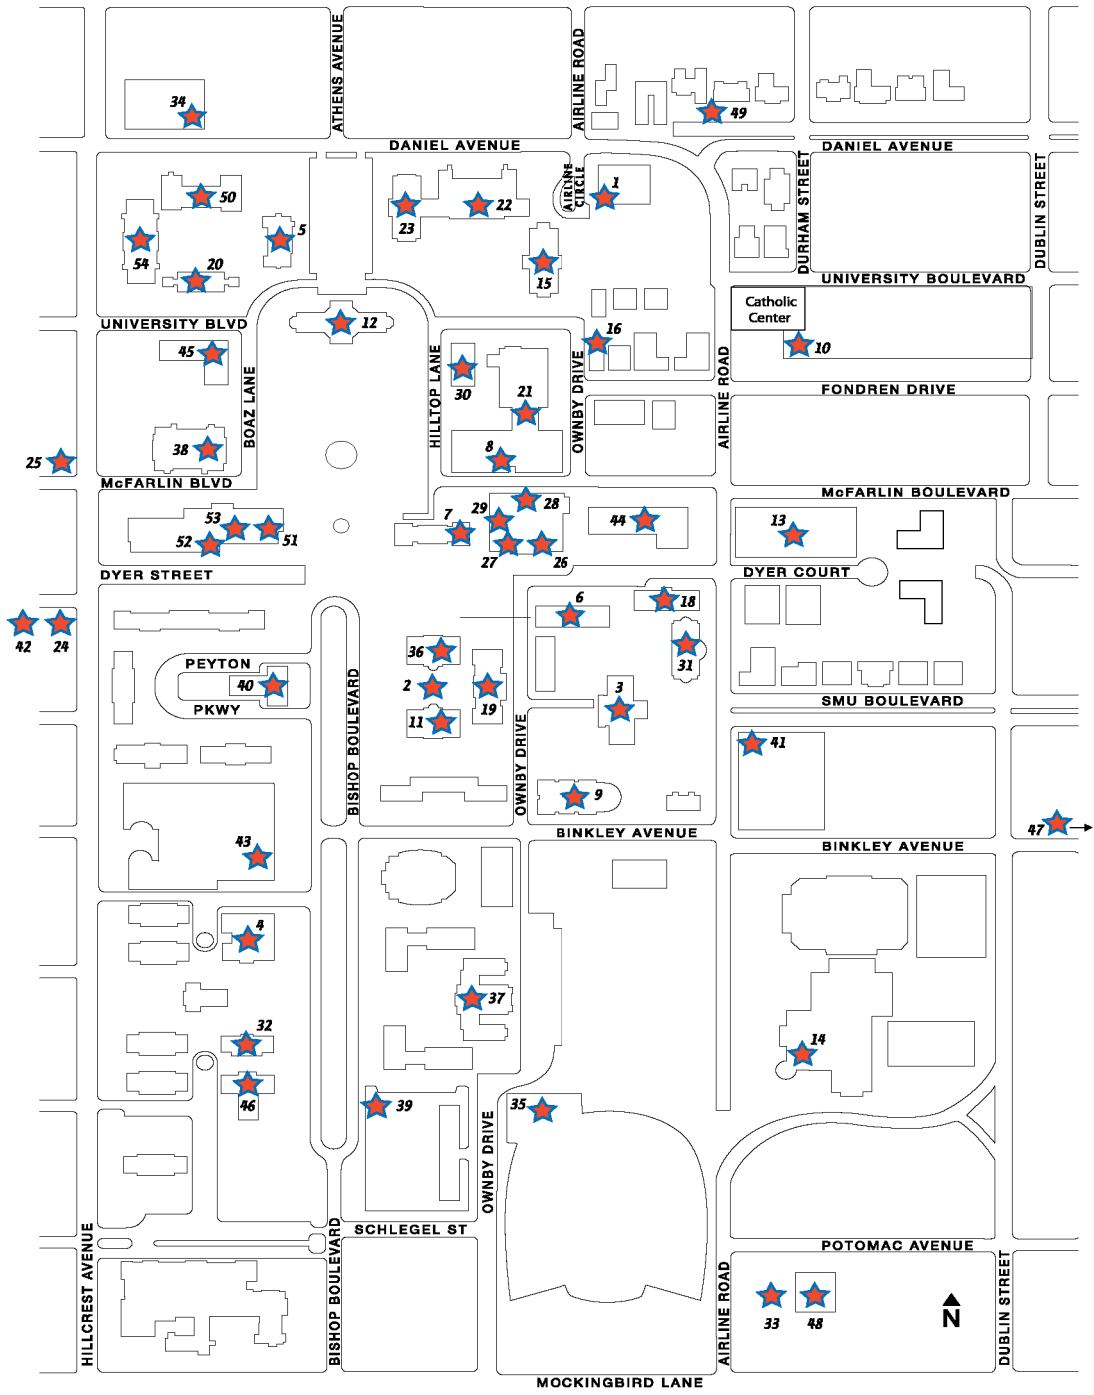

Find a Daily Campus box near you.

- | | | | | | |
|----|------------------------------------|----|---|----|-------------------------------------|
| 1 | Airline Parking Garage Box | 19 | Fincher Memorial Building | 37 | McElvaney Hall |
| 2 | Business Information Center | 20 | Florence Hall | 38 | McFarlin Memorial Auditorium |
| 3 | Blanton Student Services Building | 21 | Fondren Library | 39 | Meadows Parking Garage Box |
| 4 | Bridwell Library | 22 | Fondren Science Building | 40 | Memorial Health Center |
| 5 | Carr Collins Hall | 23 | Heroy Hall | 41 | Moody Parking Garage Box |
| 6 | Caruth Hall | 24 | Hillcrest & Ashbury Box (In front of 7-11) | 42 | New York Sub |
| 7 | Clements Hall | 25 | Hillcrest & McFarlin box (In front of Goff's) | 43 | Owens Art Center |
| 8 | CMIT - Fondren Library | 26 | Hughes-Trigg Student Center East | 44 | Patteron Hall |
| 9 | Collins Executive Education Center | 27 | Hughes-Trigg Student Center Mane Course | 45 | Perkins Administration Building |
| 10 | Commuter Lot Box | 28 | Hughes-Trigg Student Center Student Media | 46 | Selectman Hall |
| 11 | Crow Building | 29 | Hughes-Trigg Student Center West | 47 | SMU Apts (2812 Binkley #115) |
| 12 | Dallas Hall | 30 | Hyer Hall | 48 | SMU Bookstore |
| 13 | Dawson Service Center | 31 | Junkins Engineering Building | 49 | Sorority Row Box (between DG & KKG) |
| 14 | Deadman Center for Lifetime Sports | 32 | Kirby Hall | 50 | Storey Hall |
| 15 | Deadman Life Sciences | 33 | La Madeleine | 51 | Umphrey Lee Center Digital Newsroom |
| 16 | Education & Human Development | 34 | Law Garage Box | 52 | Umphrey Lee Center Lower |
| 17 | Expressway Tower | 35 | Loyd All-Sports Center Main Entrance | 53 | Umphrey Lee Center Upper |
| 18 | Embrey Engineering Building | 36 | Maguire Building | 54 | Underwood Law Library |